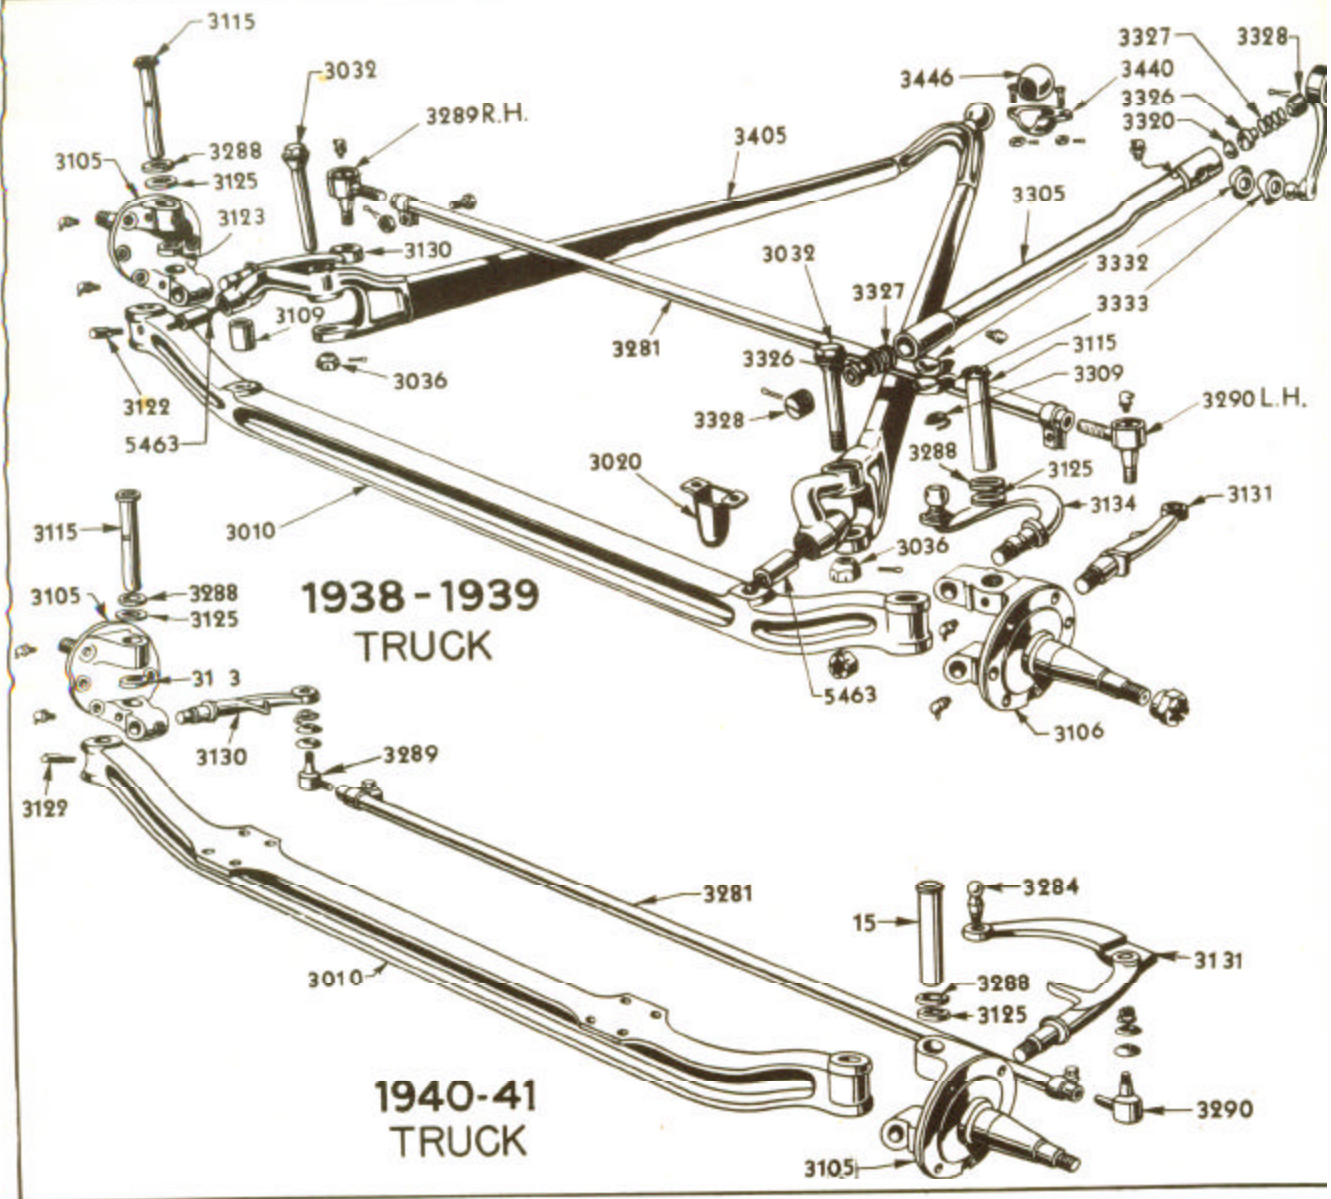

CHASSIS PARTS AND PRICE LIST

Basic numbers only shown on illustration. Order by Part Numbers shown in list of parts.

70	3134	I	*7.50	Arm-spindle steering	1	141"-168"	38-9
81T	3134	S	2.70	Arm-spindle steering-LH-LHD	1	134"-157"-191" except COE	38-9
09B	3134	I	11.25	Arm-spindle-LH	1	09B, 19B	40-1
				355514-S Bolt-spindle arm & frt whl. adj.	2	134"-158"-194" except COE	40-1
				35800-S2 Nut	2	134"-158"-194" except COE	40-1
				353028-S7 Fitting-steering spindle lub.	2	09B	40-1
70	3138	I	.25	Key-spindle steering arm	3	141"-148-1/2"-168"	38-9
70	3172	I	.30	Washer-spindle pin thrust	2	141"-168"	38-9
70	3174	B	.20	Retainer-spindle pin bearing (Lower)	2	141"-168"-19B	38-9
09B	3174	B	.10	Retainer-spindle pin bearing	2	09B, 19B	40-1
70	3176	B	.20	Felt-front hub oil seal	2	141"-168"	38-9
70	3178	B	.04	Felt-spindle pin oil seal	2	141"-168"	38-9
09B	3178	B	.05	Seal-spindle pin oil	2	09B, 19B	40-1