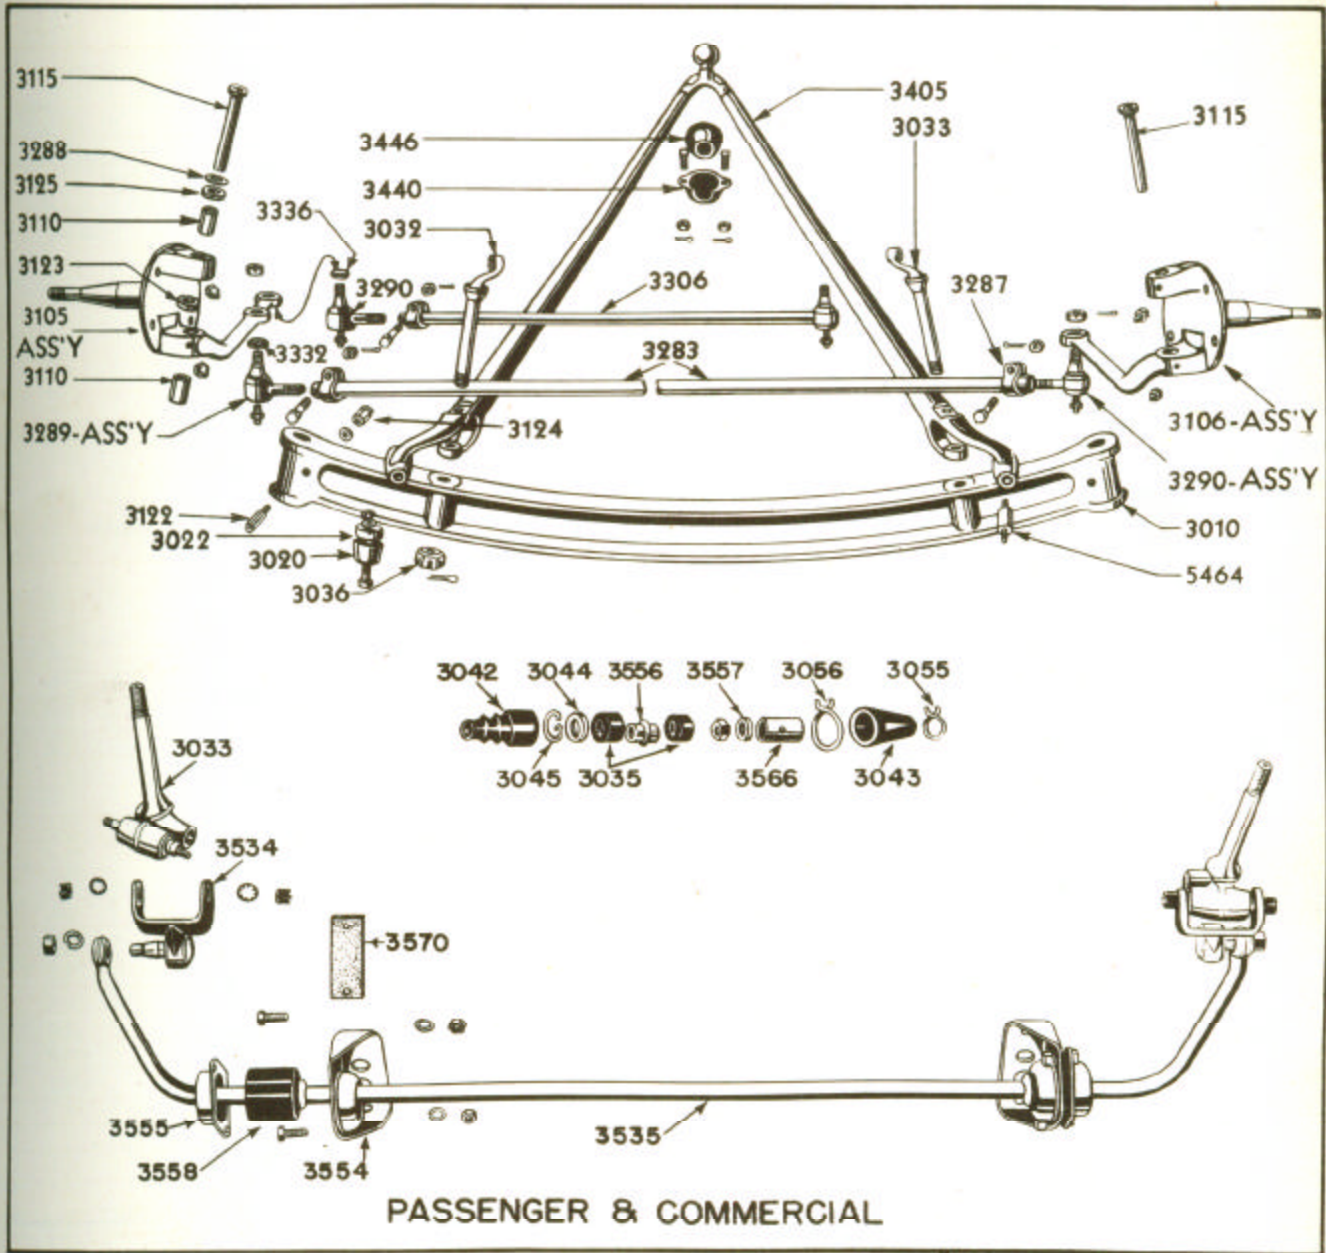

CHASSIS PARTS AND PRICE LIST

PASSENGER & COMMERCIAL

Basic numbers only shown on illustration. Order by Part Numbers shown in list of parts.

81T 3130	S	2.30	Arm-spindle-RH	1	134"-157"-191" except COE	38-9
81W 3130	I	2.25	Arm-spindle RH-LHD	1	COE	38-9-40-1
01T 3130	S	2.10	Arm-spindle-RH	1	134"-148"-194"	40-1
70 3131	I	5.25	Arm-spindle-LH	1	141"-168"	38-9
			34024-S Nut-spindle arm	2	141"-168", 09B, 19B	38-9-40-1
			72089-S Cotter-spindle arm nut	2	141"-168", 09B, 19B	38-9-40-1
81T 3131	S	2.30	Arm-spindle LH	1	134"-157"-191" except COE	38-9
81W 3131-B	I	4.00	Arm-spindle LH-LHD	1	COE	38-9-40-1
01T 3131	S	3.60	Arm-spindle-LH	1	134"-158"-194"-except COE	40-1
09B 3131	I	6.25	Arm-spindle-RH	1	09B, 19B	40-1