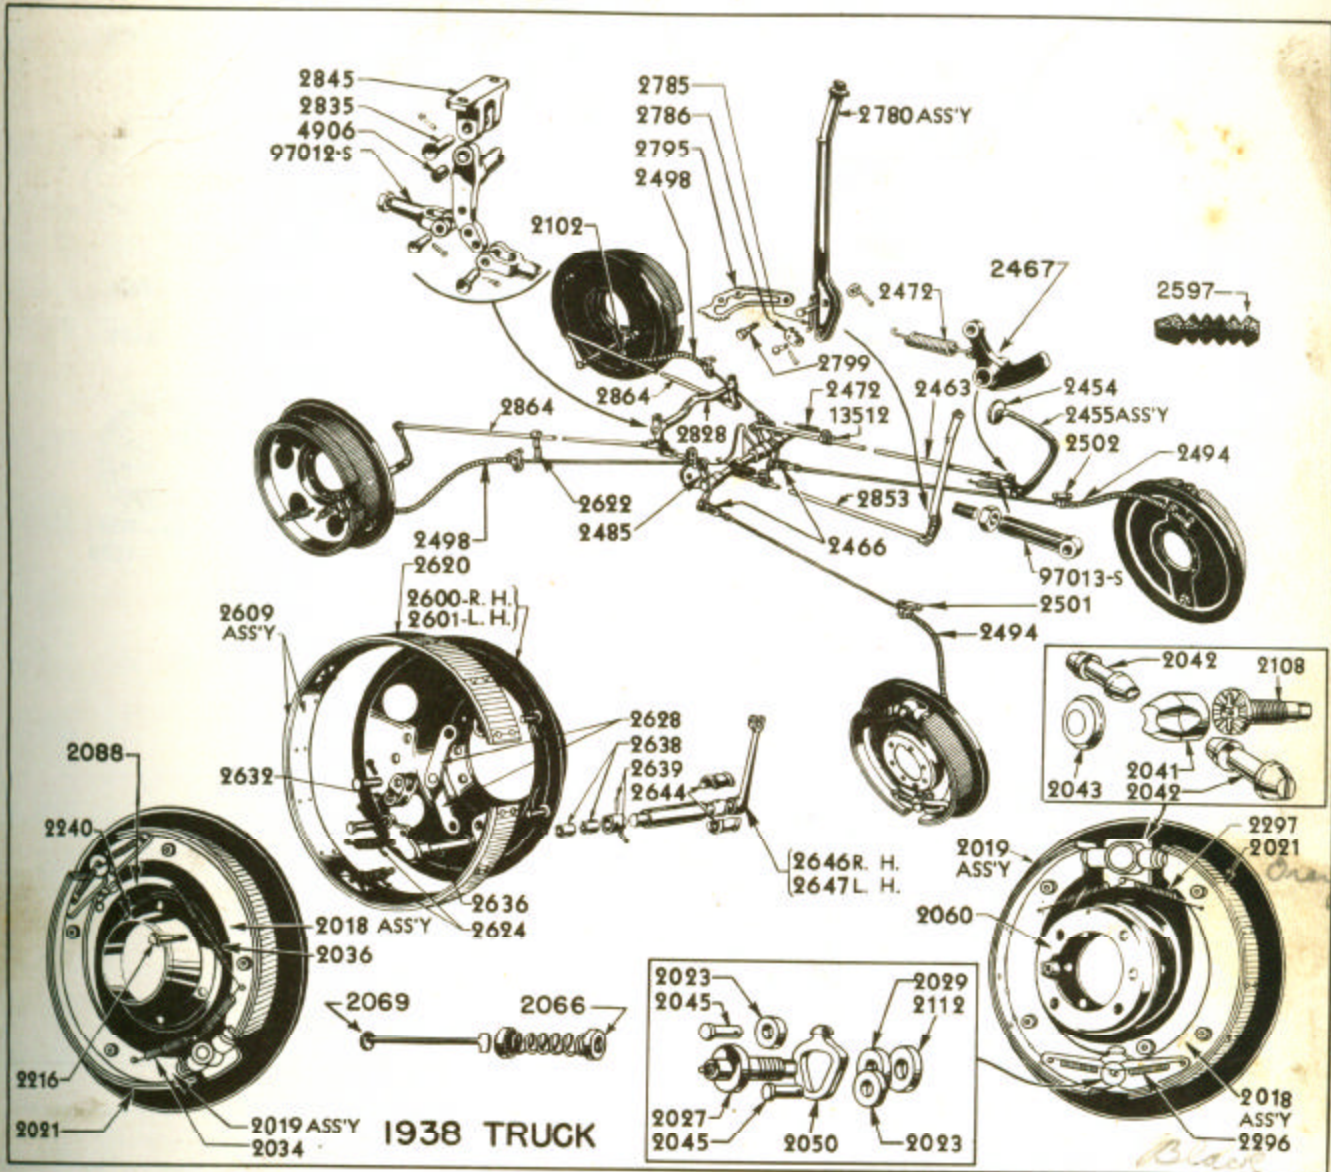

CHASSIS PARTS AND PRICE LIST

Basic numbers only shown on illustration. Order by Part Numbers shown in list of parts.

09B 2023	B	1.25	Roller-shoe	8	09B,19B	40-1
78 2027-B	M	.25	Pin-shoe anchor	8	112"	38
81T 2027	F	.90	Pin-anchor	0	101"-134"-157"-191" frt. & rear 122"	38
91A 2027	F	.10	Pin-shoe anchor	8	Rear (141"-168"-1938-39)	
92Y 2027	F	.20	Pin-anchor	hor8	112"-116"-114"-118"-122" 1 ton front, 3/4 ton front & rear	39-40-1
09B 2027-B	B	1.50	Pin-anchor	8	101"-134"-157"-158"-191"-194"-frt & rear (122" 1 ton rear)	39-40-1
			33850-87 Nut-anchor pin	8	09B,19B	40-1
					101"(122"-1 ton rear)-134"-141"-157"	39-40-1
					158"-168"-191"-194"	
			33832-87 Nut-anchor pin		122"-1 ton front-3/4 ton frt & rr.	39-40-1
			33838-87 Nut-anchor pin	8	09B	40-2
			351500-87 Lockwasher-anchor pin		101"-(122"- 1 ton rear)134"-141"-157"	39-40-1
					158"-168"-191"-194"	